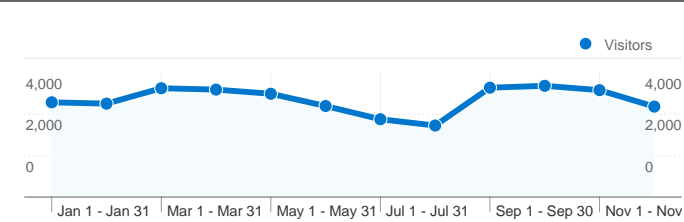

Site Usage

43,095 Visits

42.60% Bounce Rate

151,564 Pageviews

00:02:23 Avg. Time on Site

3.52 Pages/Visit

80.41% % New Visits

Visitors Overview

35,247 people visited this site

43,095 Visits

35,247 Absolute Unique Visitors

151,564 Pageviews

3.52 Average Pageviews

00:02:23 Time on Site

42.60% Bounce Rate

80.41% New Visits

All traffic sources sent a total of 43,095 visits

- 3.24% Direct Traffic
- 2.82% Referring Sites
- 93.94% Search Engines

- **Search Engines**
40,482.00 (93.94%)
- **Direct Traffic**
1,397.00 (3.24%)
- **Referring Sites**
1,215.00 (2.82%)
- **Other**
1 (> 0.00%)

43,095 visits came from 58 countries/territories

Site Usage

Country/Territory	Visits	Pages/Visit	Avg. Time on Site	% New Visits	Bounce Rate
Visits 43,095 % of Site Total: 100.00%	Pages/Visit 3.52 Site Avg: 3.52 (0.00%)	Avg. Time on Site 00:02:23 Site Avg: 00:02:23 (0.00%)	% New Visits 80.60% Site Avg: 80.41% (0.23%)	Bounce Rate 42.60% Site Avg: 42.60% (0.00%)	
Greece	41,638	3.51	00:02:22	80.56%	42.53%
Cyprus	432	2.92	00:02:28	86.57%	48.15%
Germany	279	4.89	00:03:22	76.70%	34.05%
(not set)	90	3.28	00:01:46	80.00%	42.22%
United States	81	2.27	00:00:53	88.89%	74.07%
Bulgaria	72	3.74	00:03:15	75.00%	44.44%
United Kingdom	70	4.07	00:02:11	84.29%	47.14%
Netherlands	53	4.77	00:02:33	73.58%	47.17%
Romania	42	7.86	00:04:52	69.05%	33.33%