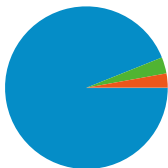

Traffic Sources Overview

- **Search Engines**
  40,482.00 (93.94%)
- **Direct Traffic**
  1,397.00 (3.24%)
- **Referring Sites**
  1,215.00 (2.82%)
- **Other**
  1 (> 0.00%)

Content Overview

Pages	Pageviews	% Pageviews
/ksenodoxeiakos-eksoplismos-	19,951	13.16%
/eksoplismos-epipla.php	18,775	12.39%
/eksoplismos-cafe.php	16,666	11.00%
/metaxeirismenos-	10,790	7.12%
/simboules/epagelmatikes-	6,972	4.60%