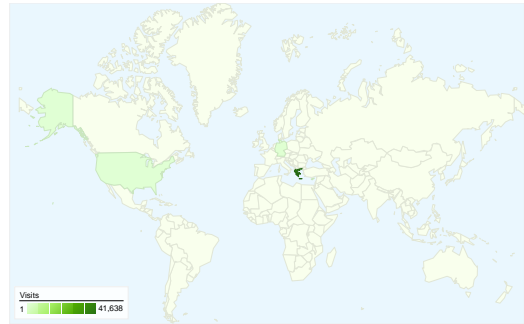

Site Usage

43,095 Visits

42.60% Bounce Rate

151,564 Pageviews

00:02:23 Avg. Time on Site

3.52 Pages/Visit

80.41% % New Visits

Visitors Overview

Visitors
35,247

Map Overlay

Traffic Sources Overview

- **Search Engines**
40,482.00 (93.94%)
- **Direct Traffic**
1,397.00 (3.24%)
- **Referring Sites**
1,215.00 (2.82%)
- **Other**
1 (> 0.00%)

Content Overview

All traffic sources sent a total of 43,095 visits

- 3.24% Direct Traffic
- 2.82% Referring Sites
- 93.94% Search Engines

- **Search Engines**
40,482.00 (93.94%)
- **Direct Traffic**
1,397.00 (3.24%)
- **Referring Sites**
1,215.00 (2.82%)
- **Other**
1 (> 0.00%)

43,095 visits came from 58 countries/territories

Site Usage

Country/Territory	Visits	Pages/Visit	Avg. Time on Site	% New Visits	Bounce Rate
Visits 43,095 % of Site Total: 100.00%	Pages/Visit 3.52 Site Avg: 3.52 (0.00%)	Avg. Time on Site 00:02:23 Site Avg: 00:02:23 (0.00%)	% New Visits 80.60% Site Avg: 80.41% (0.23%)	Bounce Rate 42.60% Site Avg: 42.60% (0.00%)	
Greece	41,638	3.51	00:02:22	80.56%	42.53%
Cyprus	432	2.92	00:02:28	86.57%	48.15%
Germany	279	4.89	00:03:22	76.70%	34.05%
(not set)	90	3.28	00:01:46	80.00%	42.22%
United States	81	2.27	00:00:53	88.89%	74.07%
Bulgaria	72	3.74	00:03:15	75.00%	44.44%
United Kingdom	70	4.07	00:02:11	84.29%	47.14%
Netherlands	53	4.77	00:02:33	73.58%	47.17%
Romania	42	7.86	00:04:52	69.05%	33.33%