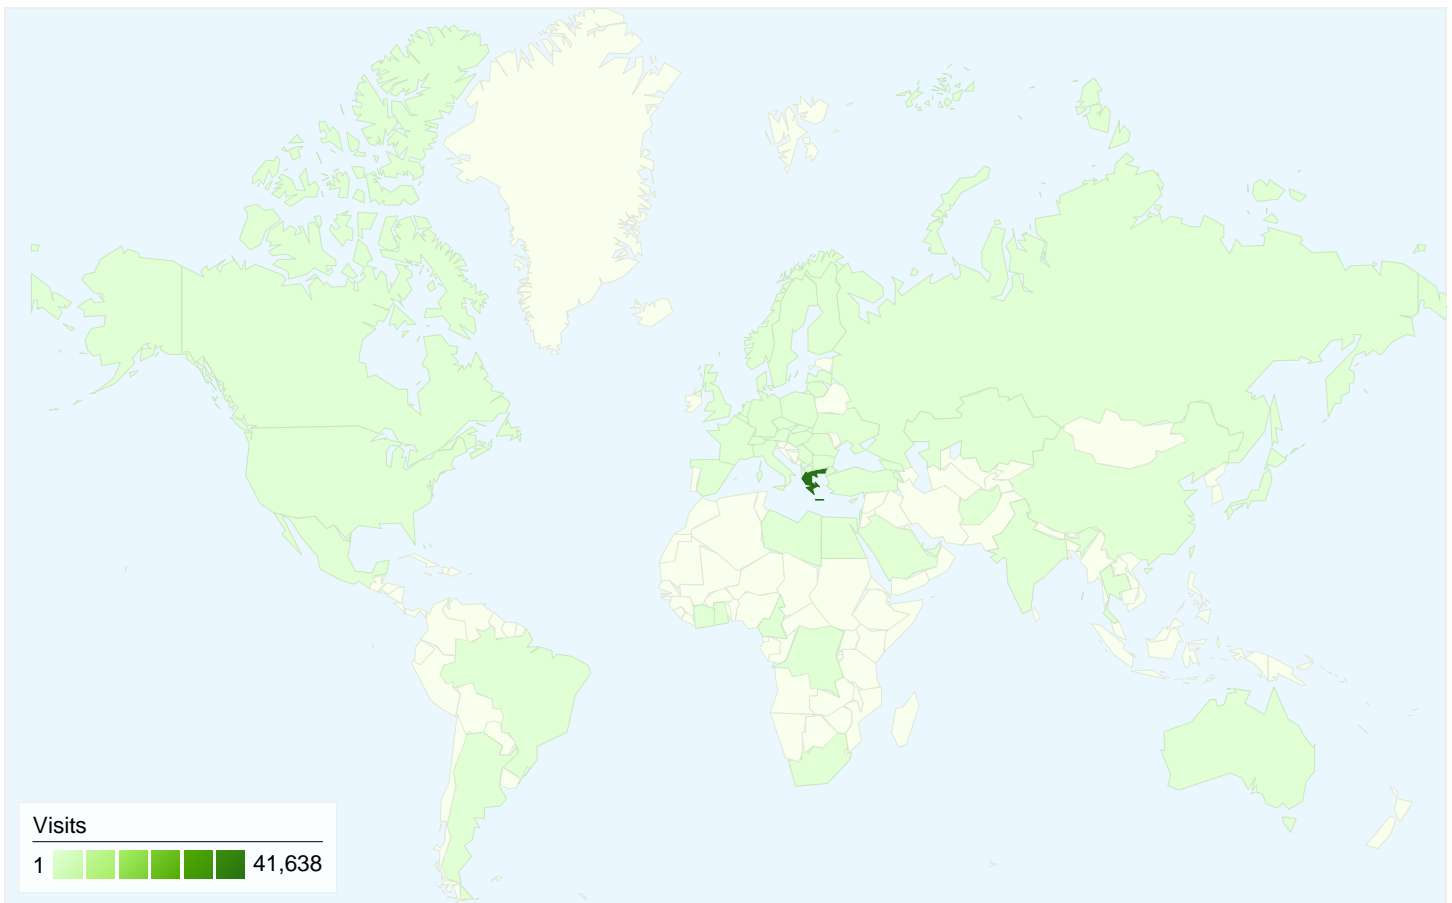

Visitors
35,247

Map Overlay

Traffic Sources Overview

- **Search Engines**
40,482.00 (93.94%)
- **Direct Traffic**
1,397.00 (3.24%)
- **Referring Sites**
1,215.00 (2.82%)
- **Other**
1 (> 0.00%)

Content Overview

35,247 people visited this site

43,095 Visits

35,247 Absolute Unique Visitors

151,564 Pageviews

3.52 Average Pageviews

00:02:23 Time on Site

42.60% Bounce Rate

80.41% New Visits

All traffic sources sent a total of 43,095 visits

- 3.24% Direct Traffic
- 2.82% Referring Sites
- 93.94% Search Engines

- **Search Engines**
40,482.00 (93.94%)
- **Direct Traffic**
1,397.00 (3.24%)
- **Referring Sites**
1,215.00 (2.82%)
- **Other**
1 (> 0.00%)

43,095 visits came from 58 countries/territories

Site Usage

Country/Territory	Visits	Pages/Visit	Avg. Time on Site	% New Visits	Bounce Rate
Visits 43,095 % of Site Total: 100.00%	Pages/Visit 3.52 Site Avg: 3.52 (0.00%)	Avg. Time on Site 00:02:23 Site Avg: 00:02:23 (0.00%)	% New Visits 80.60% Site Avg: 80.41% (0.23%)	Bounce Rate 42.60% Site Avg: 42.60% (0.00%)	
Greece	41,638	3.51	00:02:22	80.56%	42.53%
Cyprus	432	2.92	00:02:28	86.57%	48.15%
Germany	279	4.89	00:03:22	76.70%	34.05%
(not set)	90	3.28	00:01:46	80.00%	42.22%
United States	81	2.27	00:00:53	88.89%	74.07%
Bulgaria	72	3.74	00:03:15	75.00%	44.44%
United Kingdom	70	4.07	00:02:11	84.29%	47.14%
Netherlands	53	4.77	00:02:33	73.58%	47.17%
Romania	42	7.86	00:04:52	69.05%	33.33%